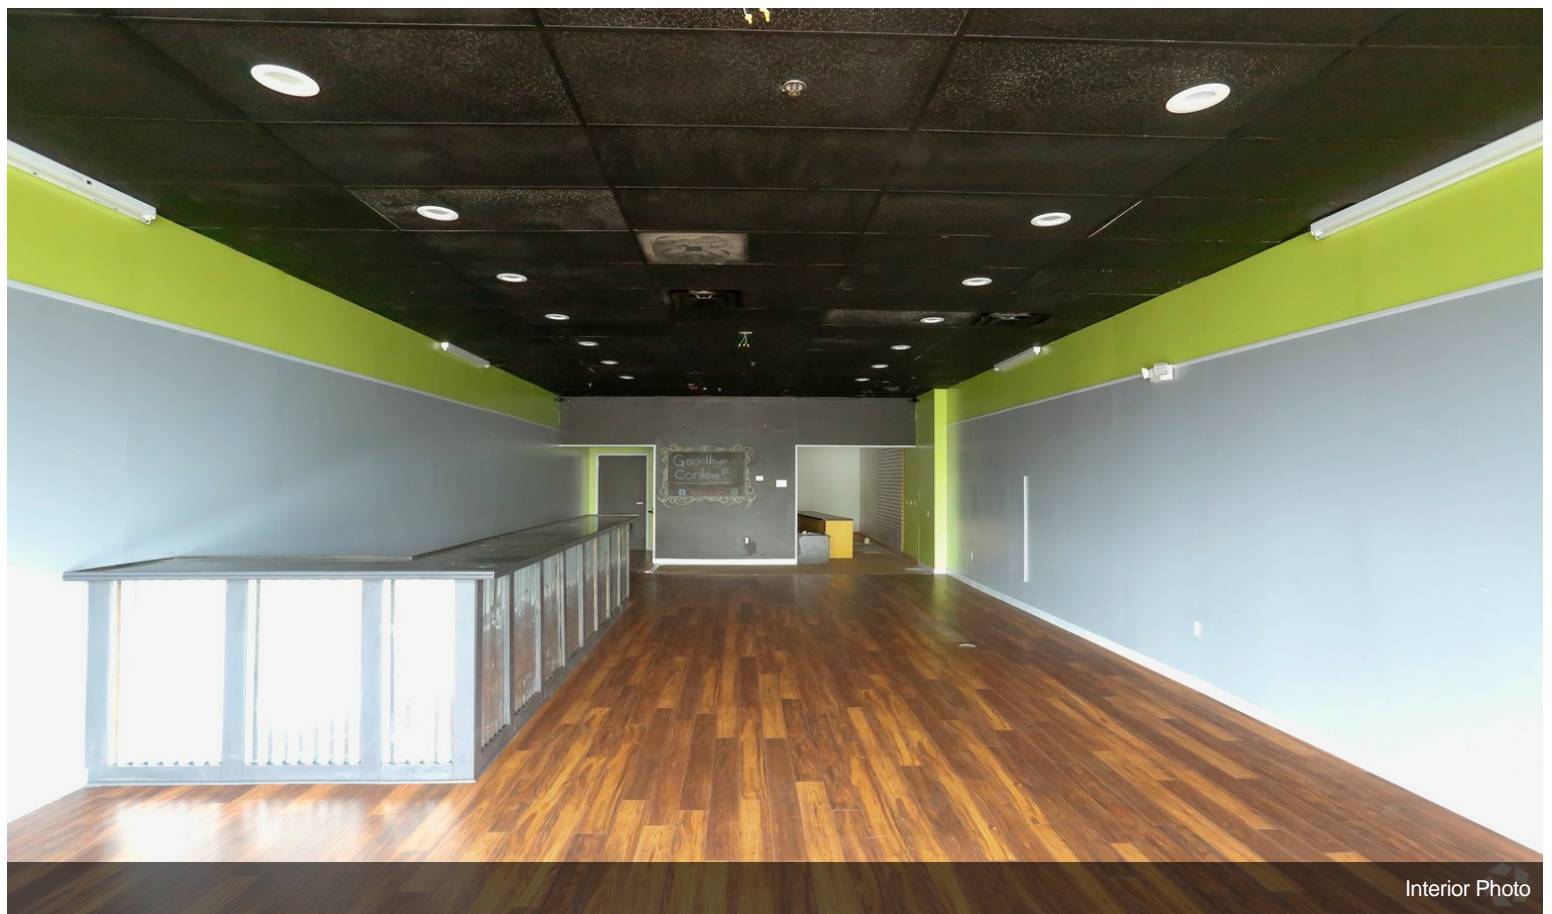

This center is anchored by a Kroger store with a daily traffic count over 10,000. The property is also occupied by a nail salon, hair salon, and restaurants....

Rental Rate: \$15.00 - \$17.00 /SF/Yr

Total Space Available: 9,030 SF

5

Major Tenant Information

Tenant	SF Occupied	Lease Expired
Kroger Marketplace	-	

1204 Houston Levee Rd, Cordova, TN 38018

This center is anchored by a Kroger store with a daily traffic count over 10,000. The property is also occupied by a nail salon, hair salon, and restaurants.

Property Photos

Interior Photo

Interior Photo

Property Photos

Interior Photo

Building Photo

Property Photos

Interior Photo

Interior Photo

Property Photos

Building Photo

Interior Photo

Property Photos

Interior Photo

Building Photo

Property Photos