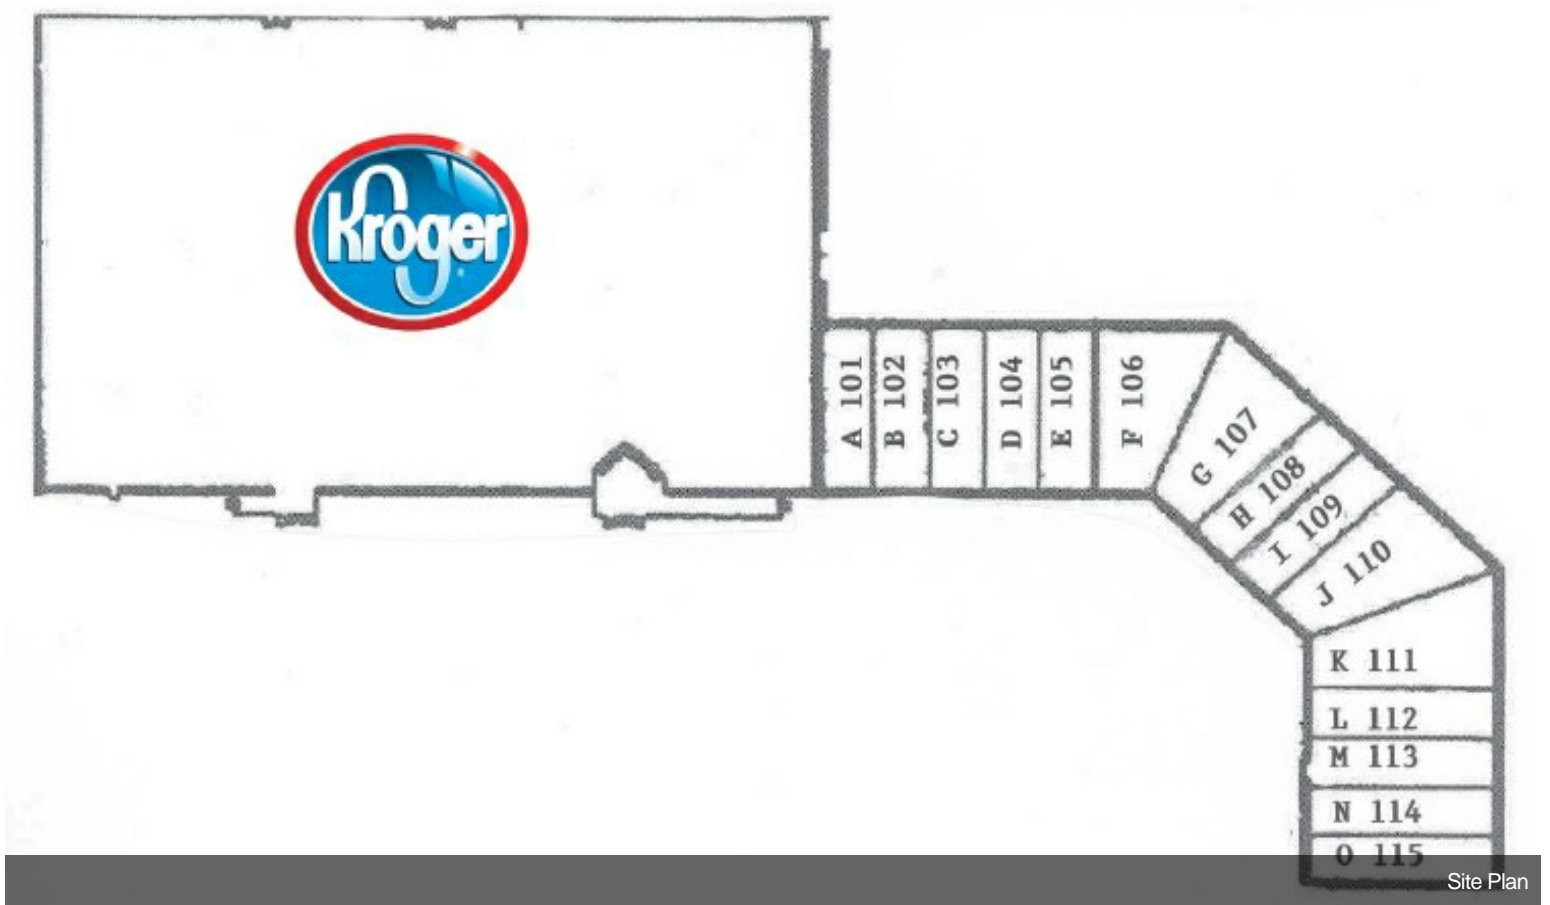

This center is anchored by a Kroger store with a daily traffic count over 10,000. The property is also occupied by a nail salon, hair salon, and restaurants....

Rental Rate: \$15.00 - \$17.00 /SF/Yr

Total Space Available: 9,030 SF

Interior Photo

Property Photos

Building Photo

Interior Photo

Property Photos

Interior Photo

Building Photo

Property Photos

Aerial

Aerial

Property Photos

Signage

Site Plan