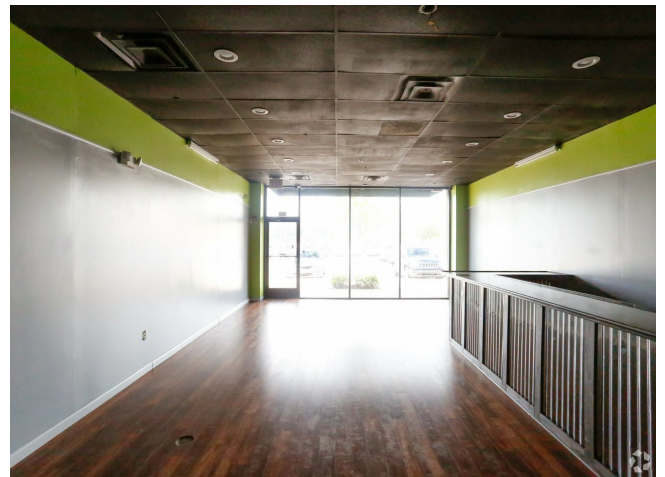

This center is anchored by a Kroger store with a daily traffic count over 10,000. The property is also occupied by a nail salon, hair salon, and restaurants....

Rental Rate: \$15.00 - \$17.00 /SF/Yr

Total Space Available: 9,030 SF

Property Photos

Interior Photo

Interior Photo

Property Photos

Interior Photo

Building Photo

Property Photos

Interior Photo

Interior Photo

Property Photos

Building Photo

Interior Photo

Property Photos

Interior Photo

Building Photo

Property Photos